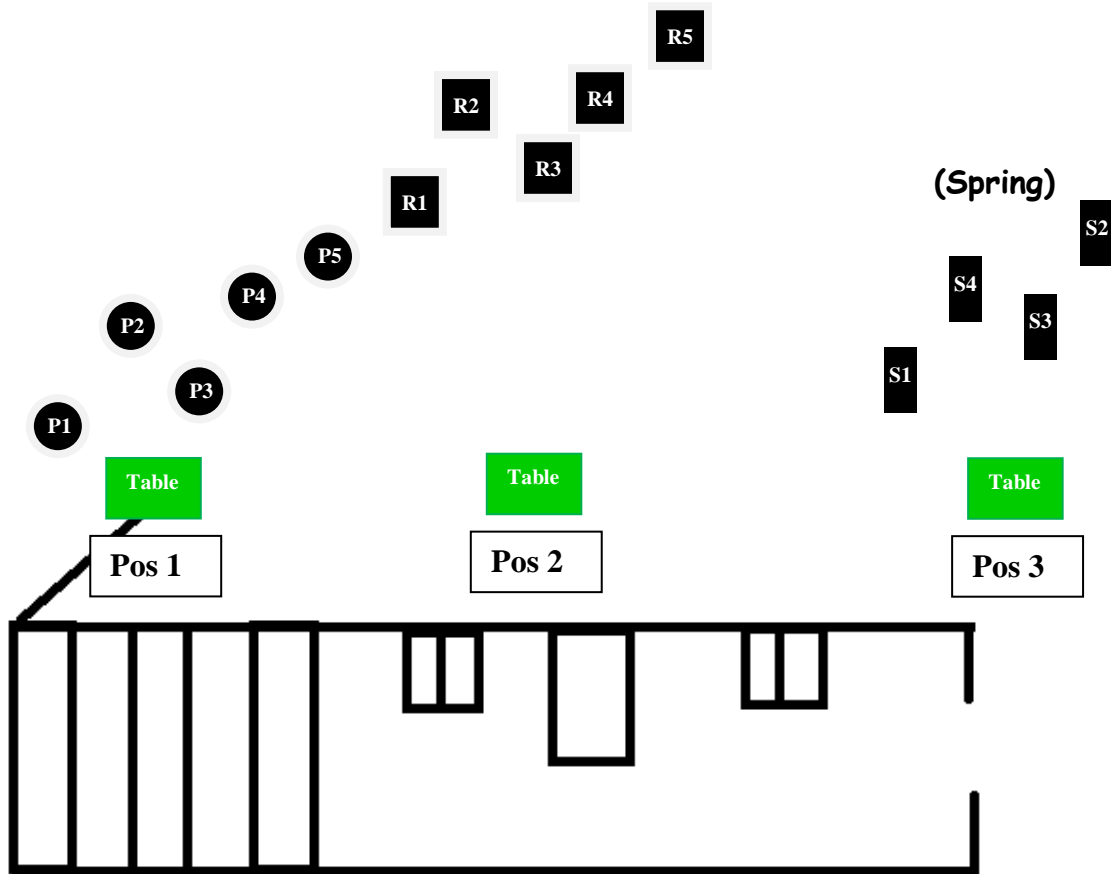

Bay 5 - Stage 5
Sunday

10	Pistol	Holstered		
10	Rifle	Staged Safely	Start	Position 1, Behind Closed Door
4	Shotgun	Staged Safely	Hands	On Bars.
Line	Life is tough, but tougher if you're stupid.			

Any gun order.

ATB:

With pistols at position 1, engage pistol targets in a double tap sweep starting from the left.

With rifle at position 2, engage rifle targets in a double tap sweep starting from the left.

With Shotgun at position 3, engage shotgun targets any order.